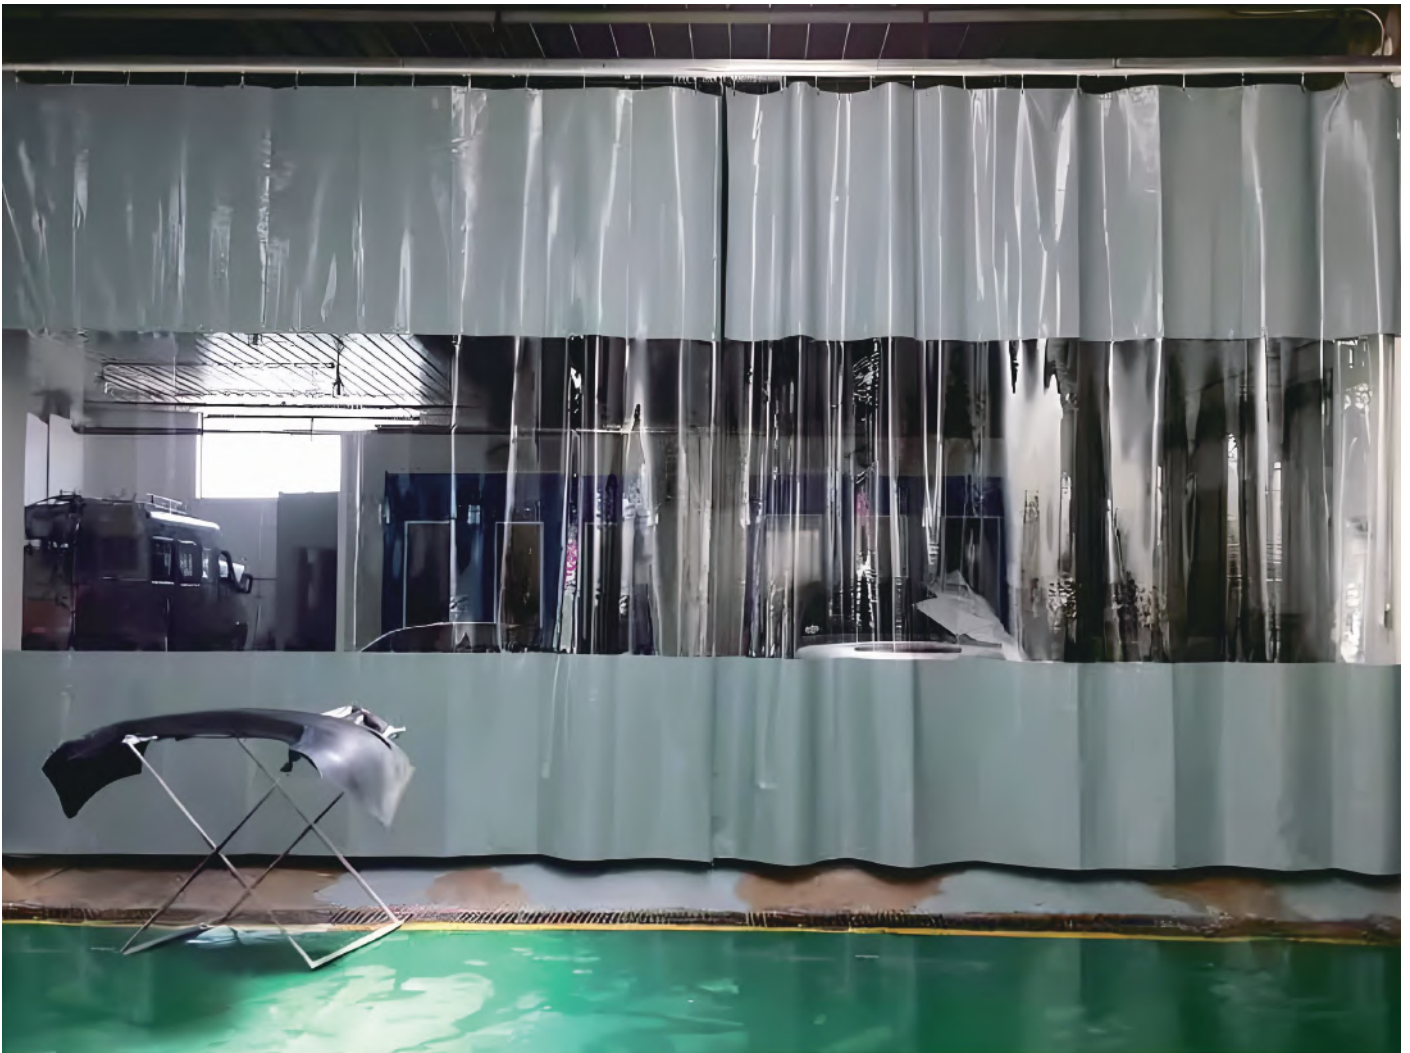

Factory Worldwide

PVC car wash curtain fabric is made of PVC tarp, falls into transparent and transparent impervious combination materials, weight from 610gsm-1050gsm. While isolating the space, it does not block the line of sight, does not affect the beauty of the car wash mat, and can prevent pollution of the surrounding environment such as sewage.

Car wash curtain–Factory wholesale

Professional sales team, over 15 years experience in producing PVC Greenhouse Fabric, Over 10 years OEM&ODM finished product experience, we are a factory produces pvc tarpulin in Haining, The greatest feature of our Tarp for PVC Greenhouse Fabric is stable and durable quality.

Super Tear Resistance

Good tensile strength

Super strong adhesion

Flame retardant

► The Benefits of Using Car Wash Curtains for Efficiency

- ▶ Car Wash Curtain can improve the efficiency of car wash and has the following advantages:
- ▶ It can effectively use space and improve the use of space, with no mutual influence while washing several cars.
- ▶ It can avoid the spread of water and foam outside the car wash area and reduce waste, while keeping the surrounding area free from contamination and reducing the cleaning effort after the car wash.
- ▶ Car Wash Curtain can reduce the loss of water and is conducive to protect the environment .
- ▶ It can provide privacy protection for the car wash area, so that customers feel professional and trust, conducive to the corporate image.

PVC

► Innovative Designs in Car Wash Curtains

- The Car Wash Curtain is getting more and more eye-catching:

Car Wash Curtain can be matched with a variety of colors or custom design, and you can choose a pattern, making it more personalized and beautiful. PVC and Clear color combinations are also a beautiful landscape.